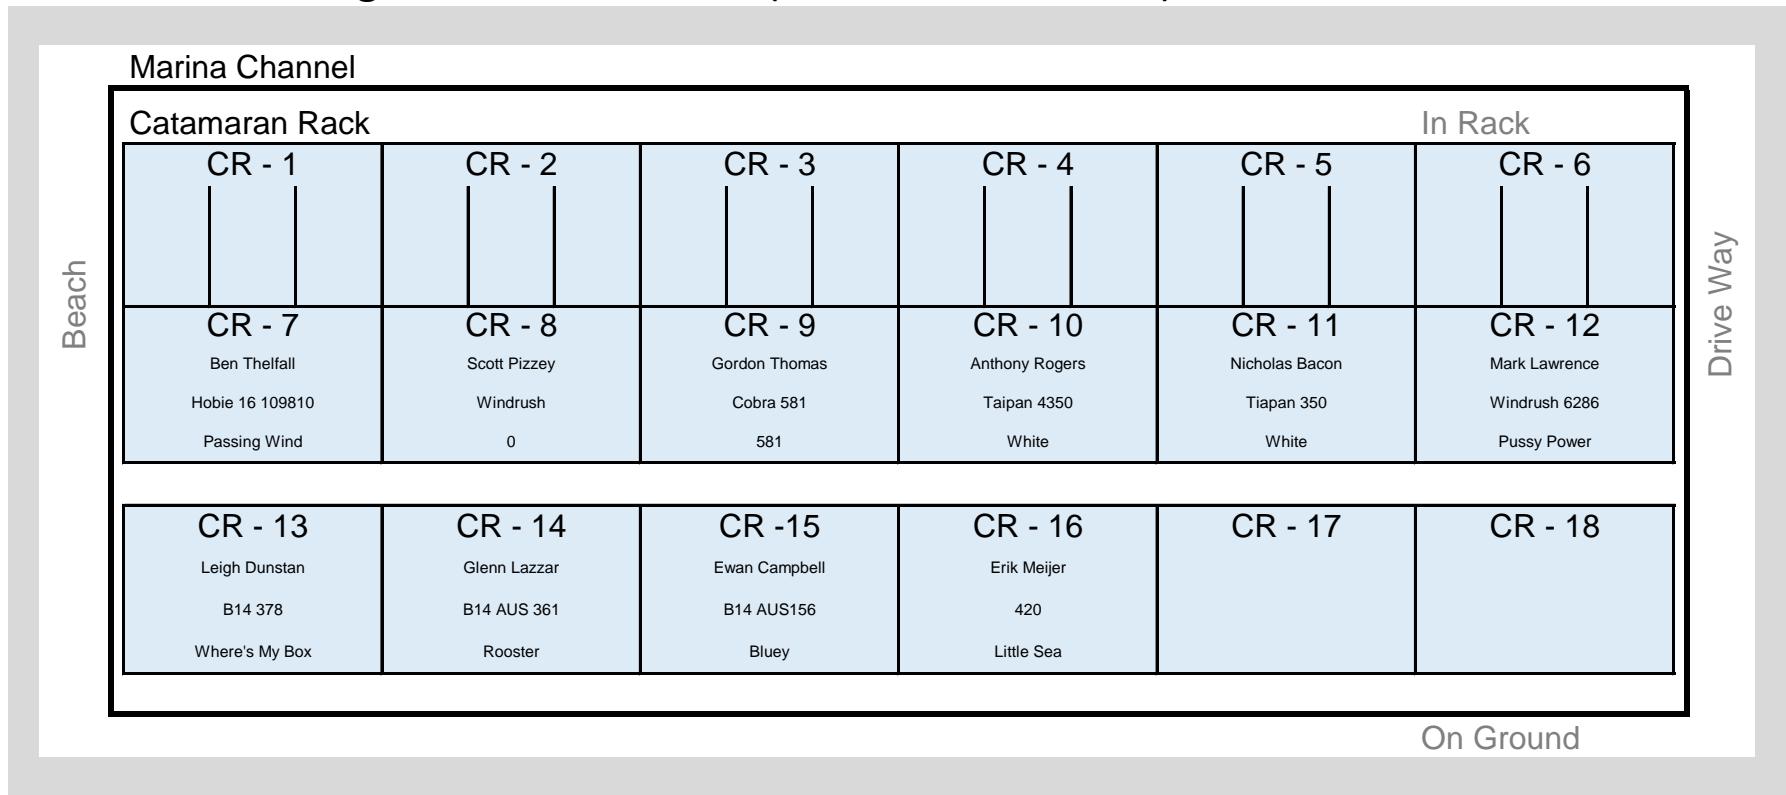

# SBSC Yard Storage Summer 2019/20 (1/09/19 to 30/5/20)

Positions within the rack are not allocated, sailors to sort according to sailing frequency

## SBSC Yard Storage Summer 2019/20 (1/09/19 to 30/5/20)

Positions within the rack are not allocated, sailors to sort according to sailing frequency

## SBSC Yard Storage Summer 2019/20 (1/09/19 to 30/5/20)

Road Tunnel

Drive way

Positions within the rack are not allocated, sailors to sort according to sailing frequency