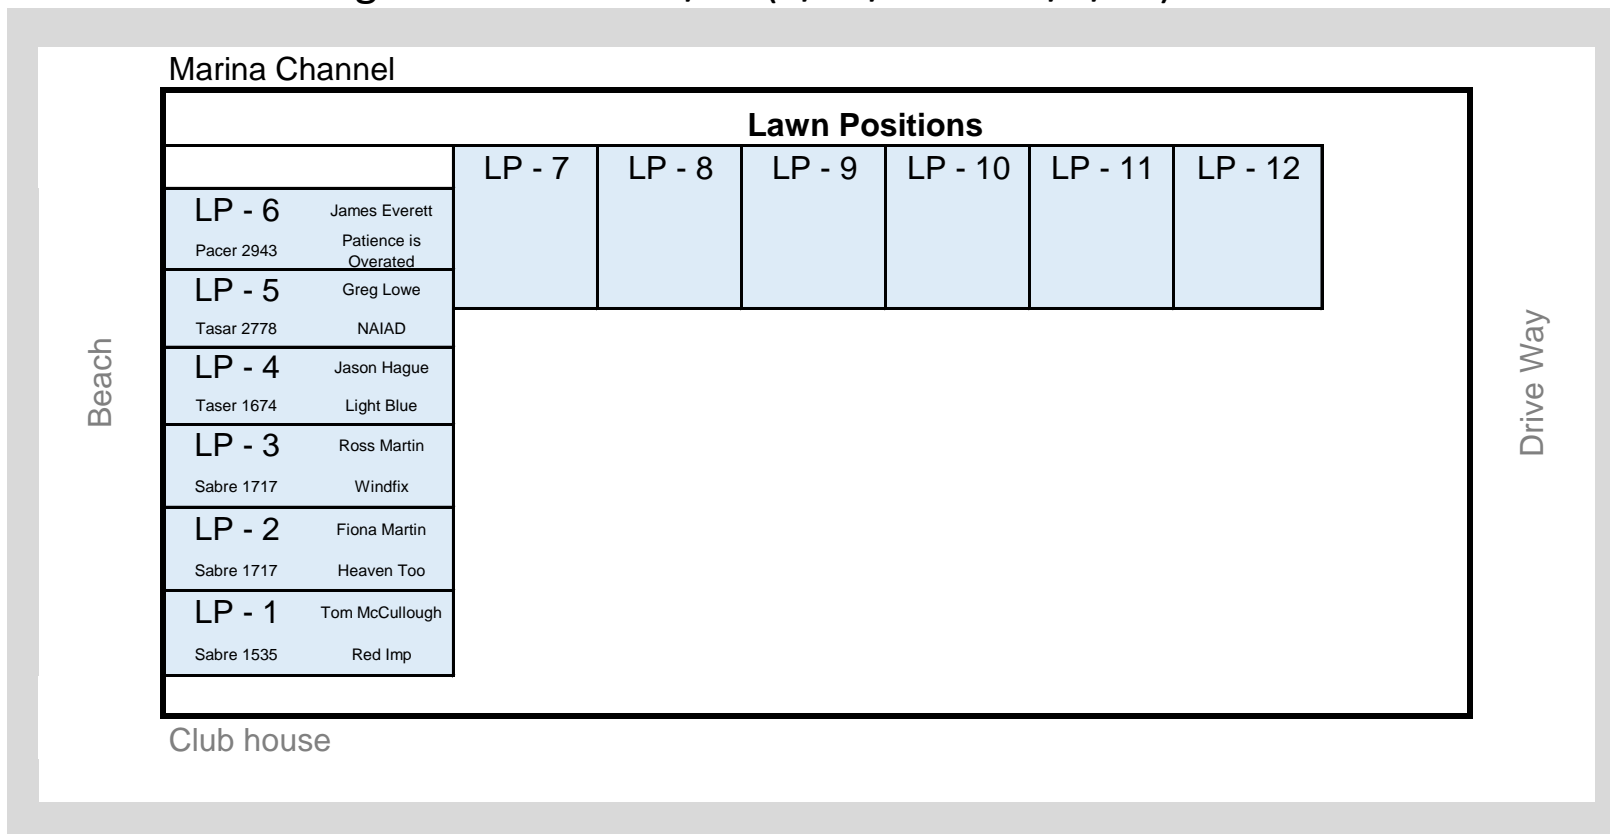

# SBSC Yard Storage Summer 2019/20 (1/09/19 to 30/5/20)

Positions within the rack are not allocated, sailors to sort according to sailing frequency

## SBSC Yard Storage Summer 2019/20 (1/09/19 to 30/5/20)

Positions within the rack are not allocated, sailors to sort according to sailing frequency