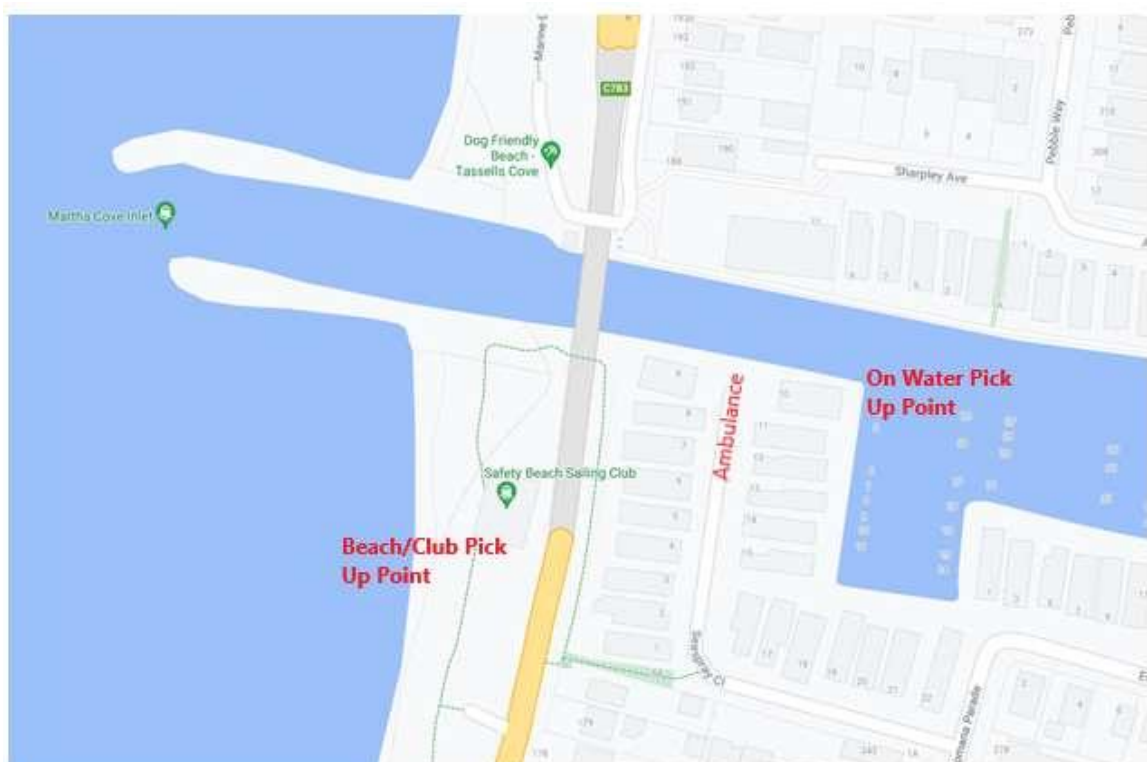

## BEACH OR CLUB - Emergency Pick Up Point

Direct the Ambulance to 185 Marine Parade, Safety Beach. (come to the turning circle outside the main clubhouse to pick up from the beach)

## ON WATER - Emergency Drop Off /Pick Up Point

Direct the Ambulance to 10 Seaspray Close near the waterway.

The emergency drop-off point is a vacant berth or end of one of the marina fingers close to the Coast Guard berth preferably on arm A or B.

Contact Martha Cove Security immediately on **5987 1010** to gain access to the marina and direct to correct location.

V1-20/04/21